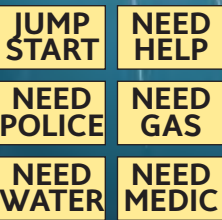

## Breakdown Sign/Vest™ RF-561 (Patented)

Made from bright neon-orange DuPont Tyvek® material, this vest has a reflective strip both sides so the wearer can be easily seen in vehicle headlights at night. It may be worn by any motorist or used as a hanging sign for emergencies. Each vest comes in a sturdy vinyl package, which has space for a custom imprint on the flap as shown. A pouch on one side of the vest contains 6 interchangeable emergency message cards, which are individually visible through the transparent pouch.

Place the message of your choice into the clear pouch on the vest.

RF-265

## Auto Door Reflectors

Set of Four RF-265

Adhere these self-sticking reflective strips inside car doors for greater nighttime safety. Motorists approaching from behind will more easily spot an open door. These stickers are shipped 16 sets of 4, on peel apart sheets. For a more meaningful promotion they may be mounted to a Safety Card RF-610. (See Page 67.)

## SUV Door Reflectors

Set of Twelve Stickers RF-255

Ideal for every kind of car, and especially for SUV's campers, trucks and vans, this set comprises of four large and eight small reflectors. Use on the inside of doors, the rear lift-door or tailgate, and on the inside of sliding mini-van doors. These bright-at-night reflectors keep approaching motorists more aware of opening doors and the potential for children or adults to suddenly emerge from the vehicle. The four large stickers may be custom imprinted. The back of the paper release liner may be printed with a message, a coupon or a special offer.