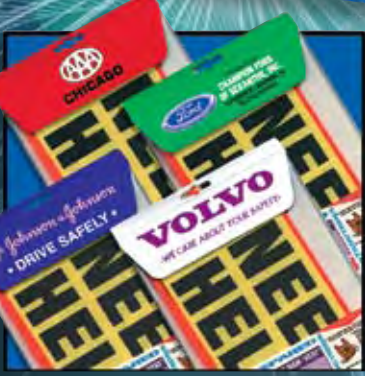

## Breakdown Sign/Vest™ RF-561 (Patented)

Made from bright neon-orange DuPont Tyvek® material, this vest has a reflective strip both sides so the wearer can be easily seen in vehicle headlights at night. It may be worn by any motorist or used as a hanging sign for emergencies. Each vest comes in a sturdy vinyl package, which has space for a custom imprint on the flap as shown. A pouch on one side of the vest contains 6 interchangeable emergency message cards, which are individually visible through the transparent pouch.

Place the message of your choice into the clear pouch on the vest.

RF-265

## Auto Door Reflectors

Set of Four RF-265

Adhere these self-sticking reflective strips inside car doors for greater nighttime safety. Motorists approaching from behind will more easily spot an open door. These stickers are shipped 16 sets of 4, on peel apart sheets. For a more meaningful promotion they may be mounted to a Safety Card RF-610. (See Page 67.)